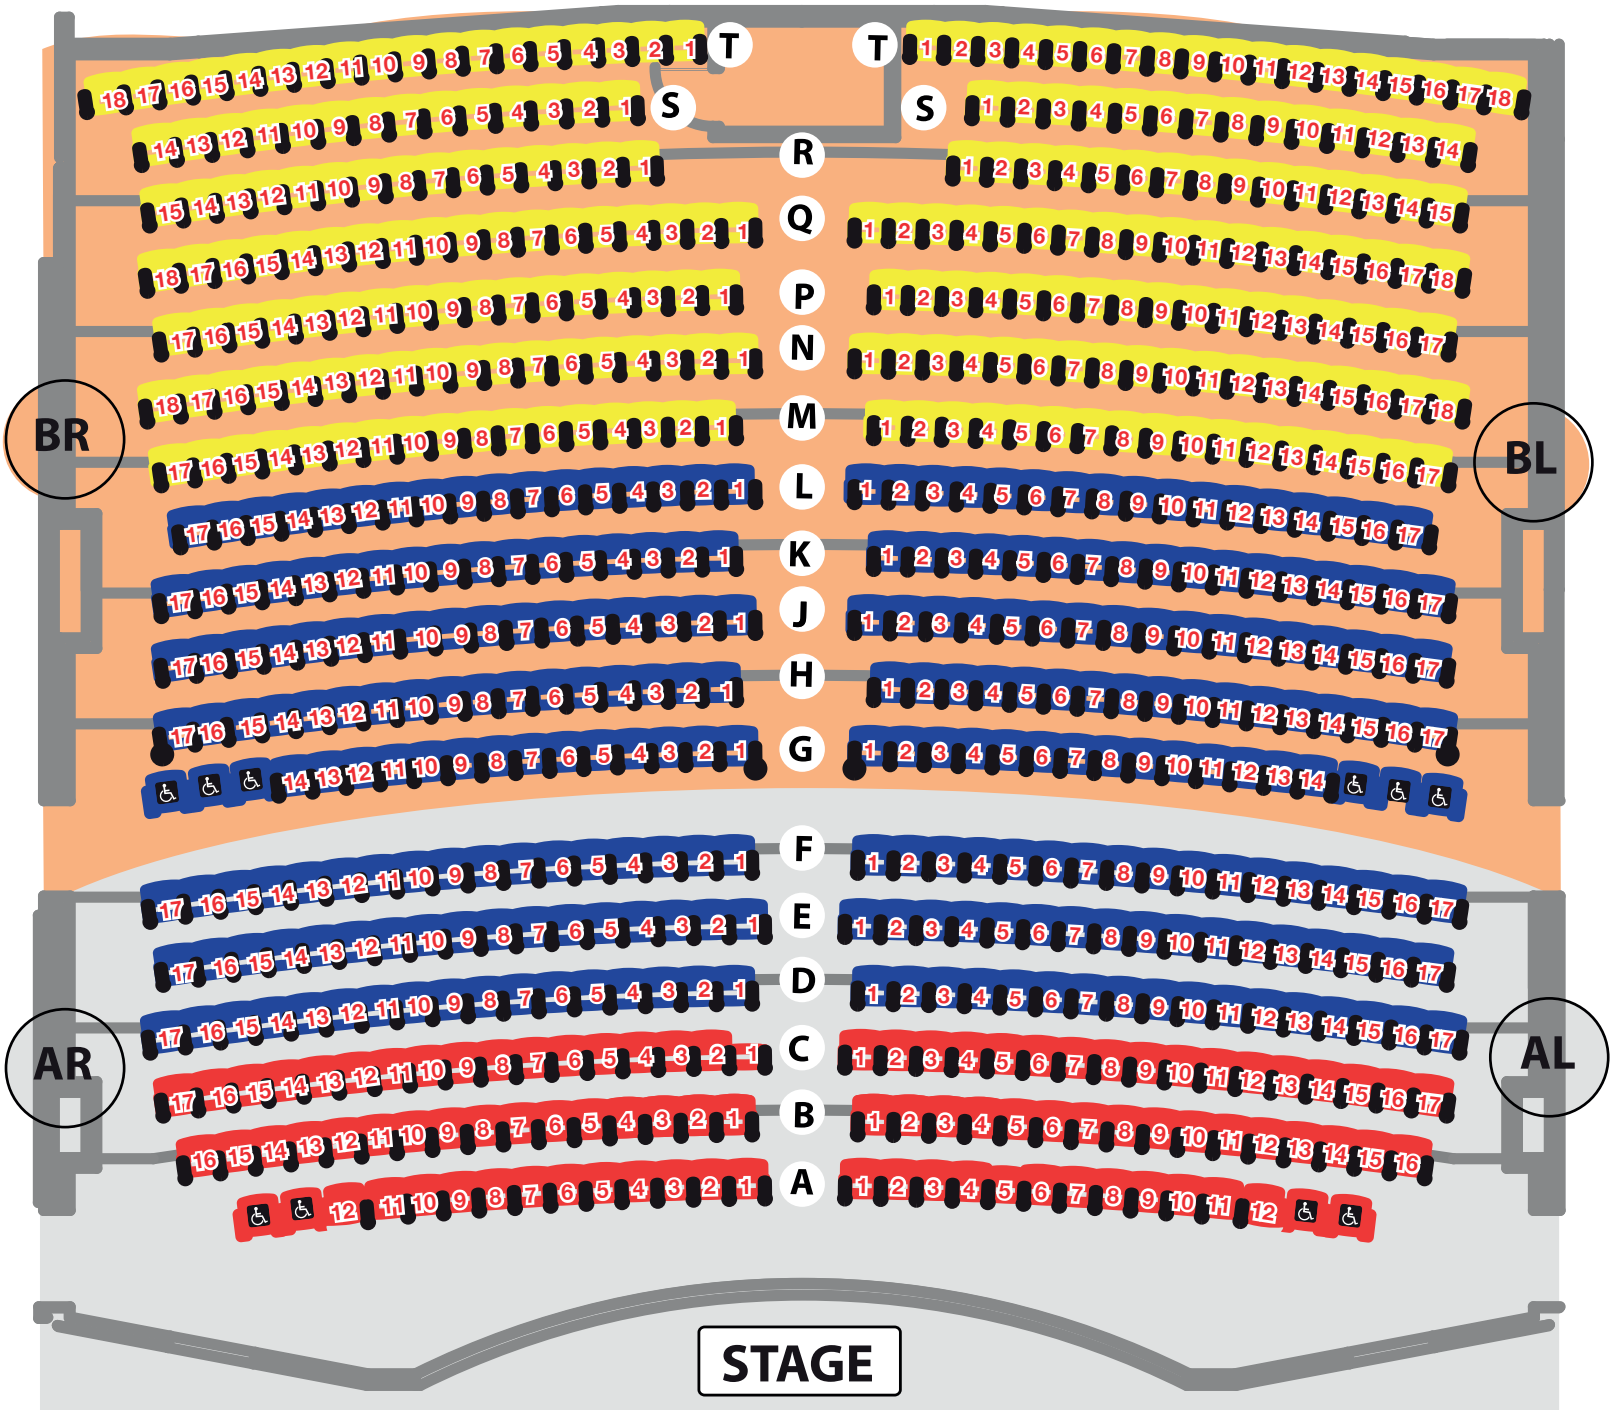

# CHARLIE DANIELS BAND

DECEMBER 10 • 10PM

■ GOLDEN CIRCLE SEATING  
 \$249  
■ PREMIUM SEATING  
 \$199

■ REGULAR SEATING  
 \$129

9% TAX, \$5.95 SERVICE FEE, AND A \$3 FACILITY FEE WILL BE ADDED TO ALL TICKETS