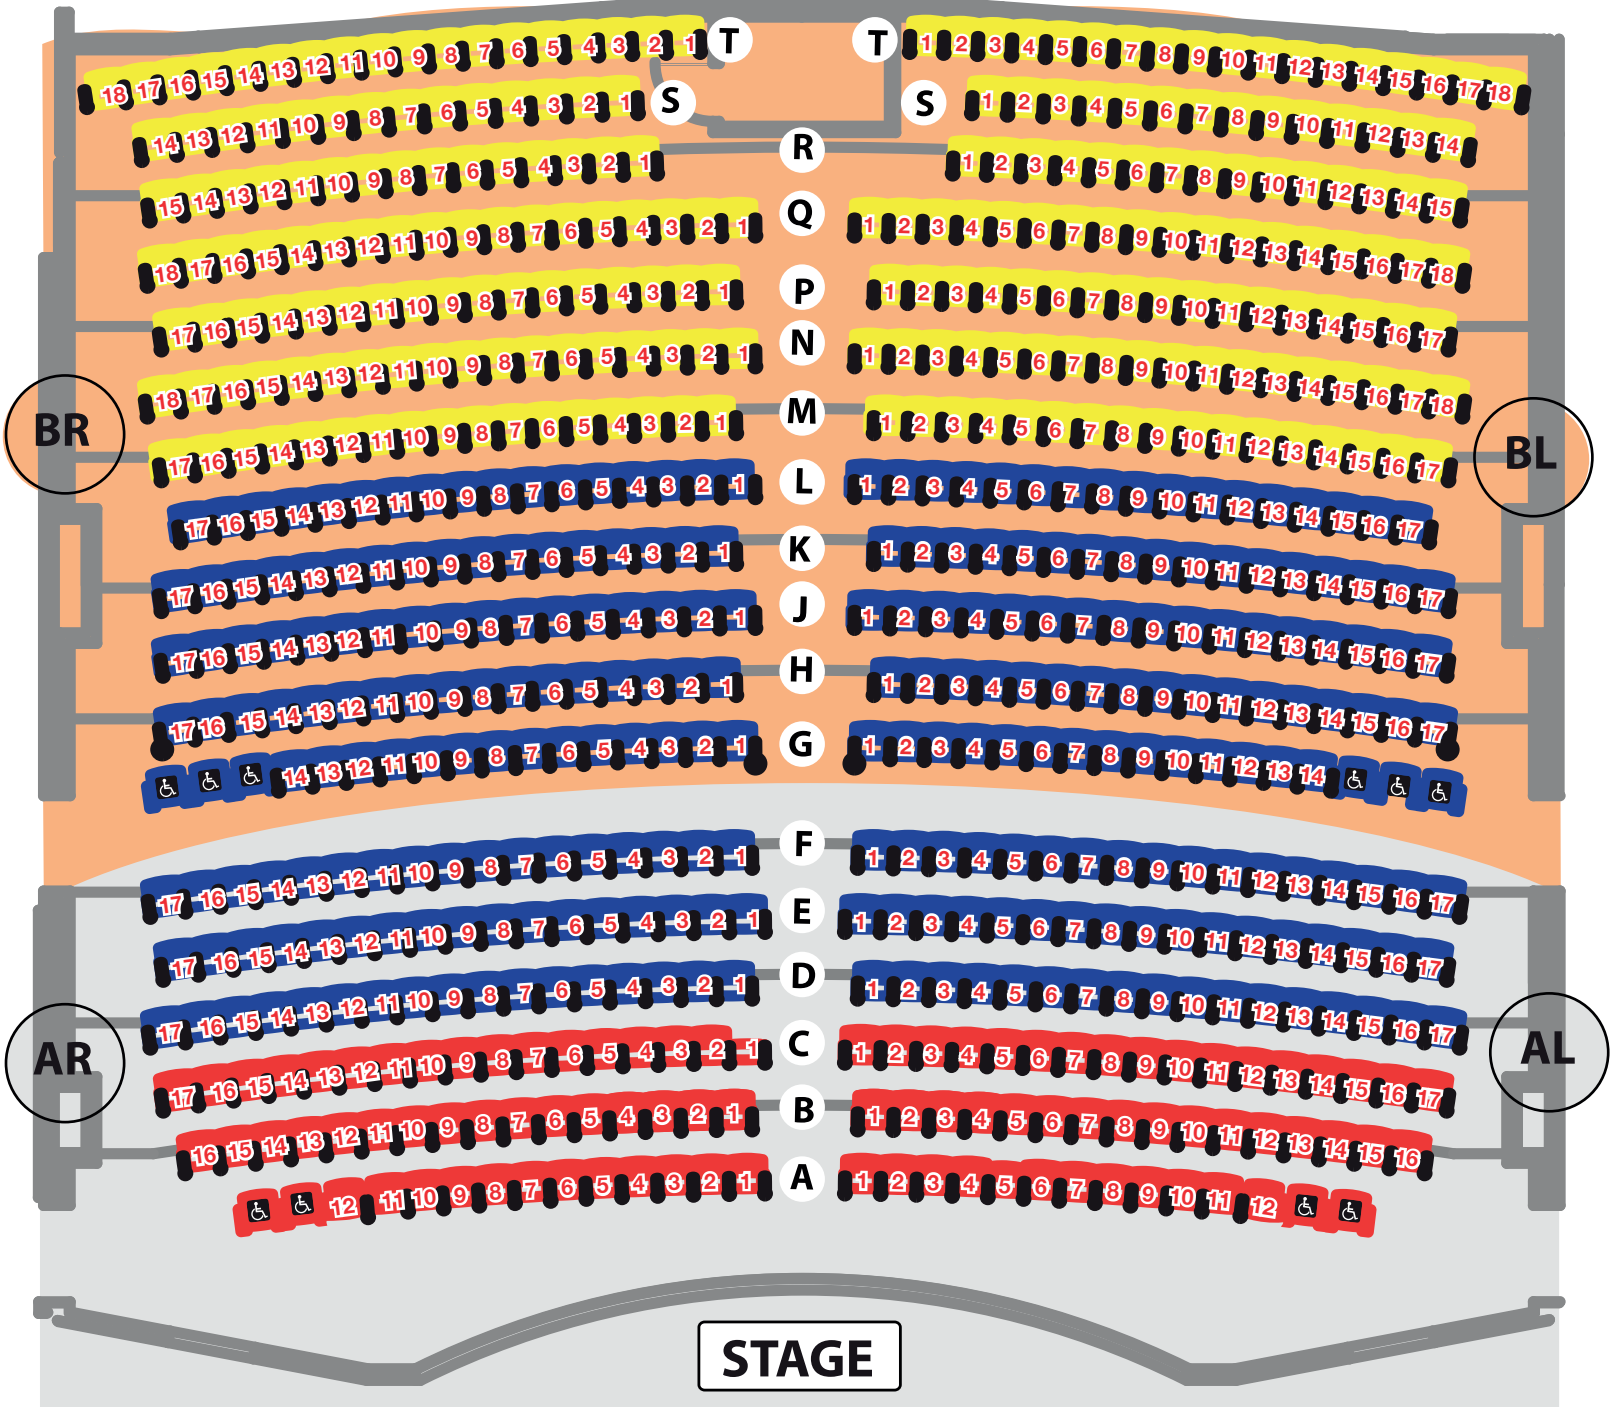

LONESTAR

DECEMBER 13 • 10PM

GOLDEN CIRCLE SEATING
\$189

PREMIUM SEATING
\$99

REGULAR SEATING
\$69

9% TAX, \$5.95 SERVICE FEE, AND A \$3 FACILITY FEE WILL BE ADDED TO ALL TICKETS