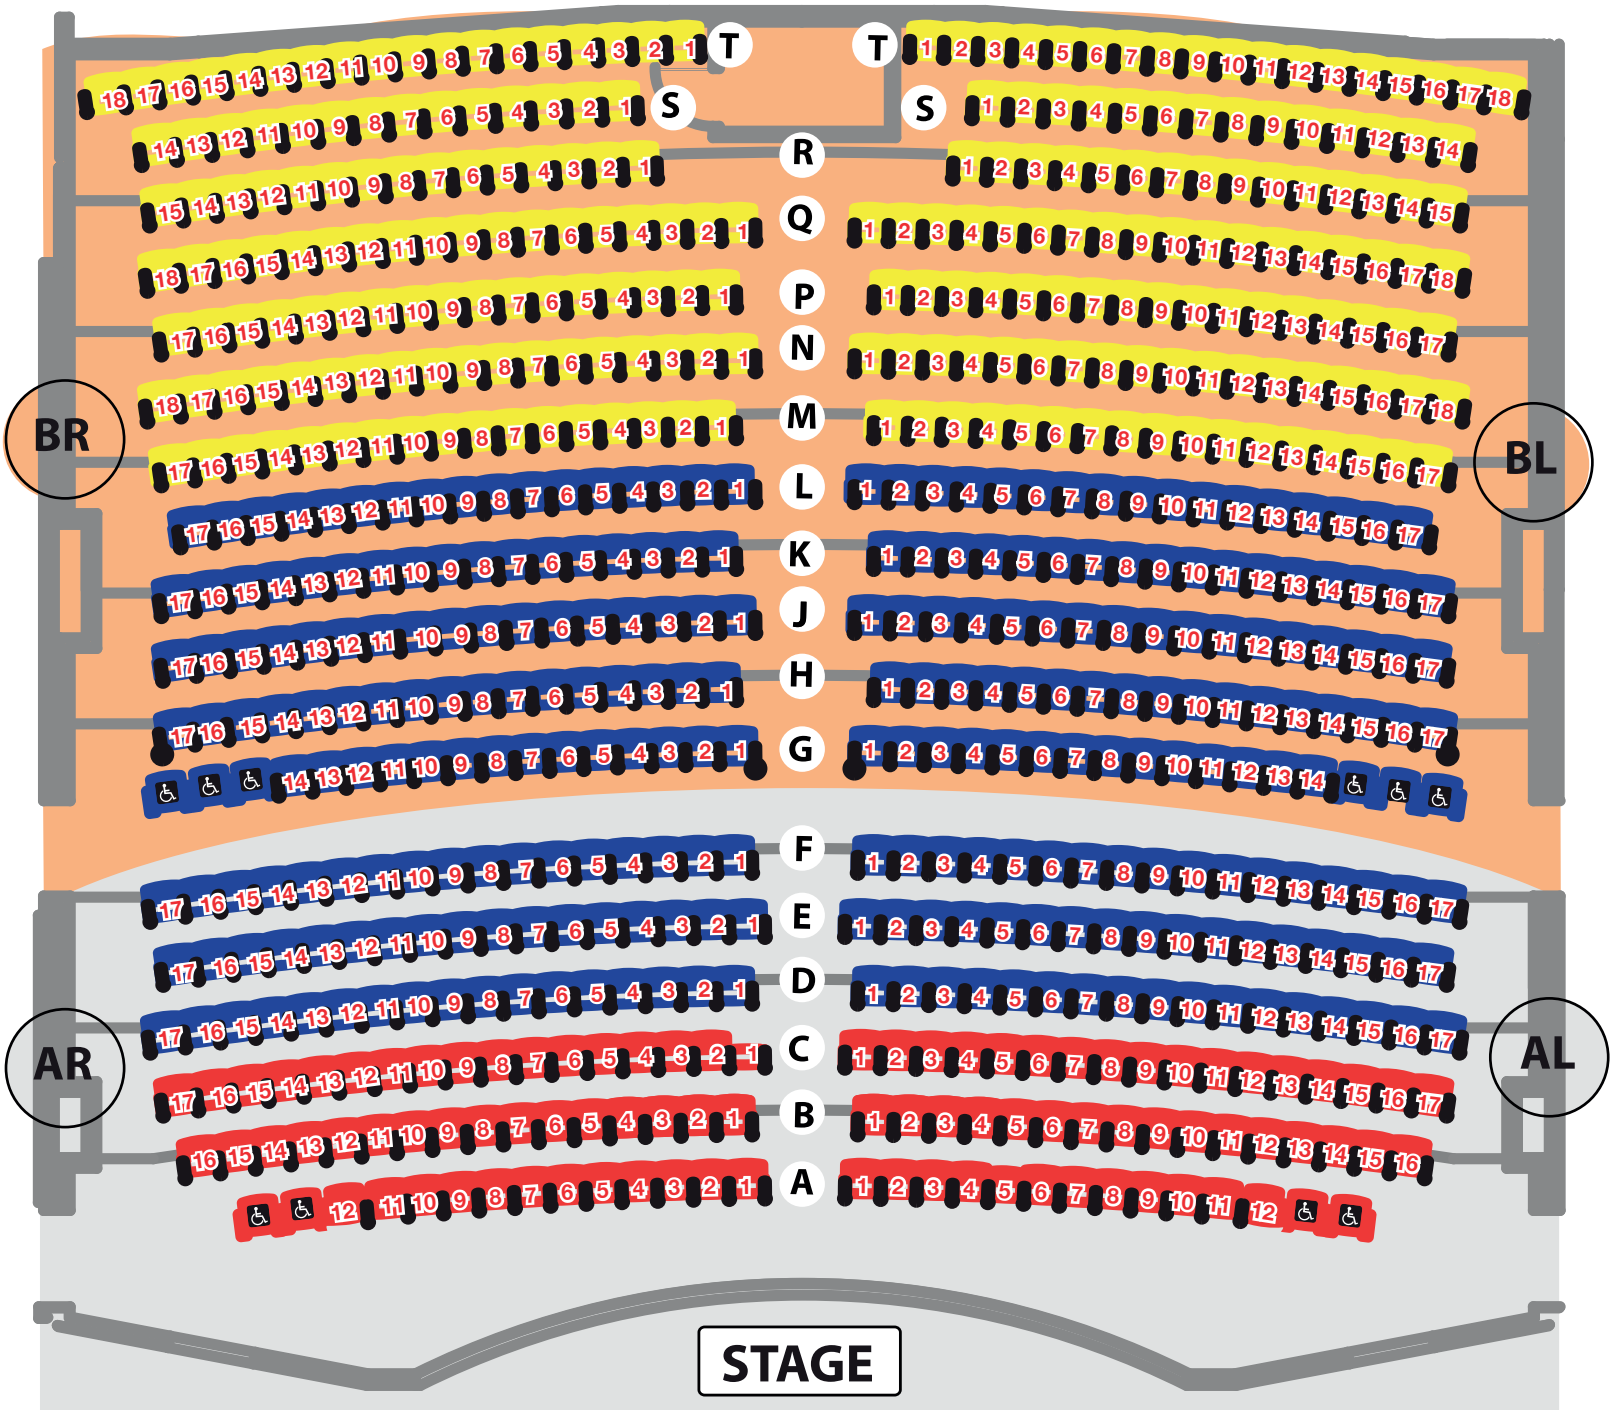

PAM TILLIS & LORRIE MORGAN

DECEMBER 09 • 10PM

GOLDEN CIRCLE SEATING
\$229

REGULAR SEATING
\$79

PREMIUM SEATING
\$109

9% TAX, \$5.95 SERVICE FEE, AND A \$3 FACILITY FEE WILL BE ADDED TO ALL TICKETS